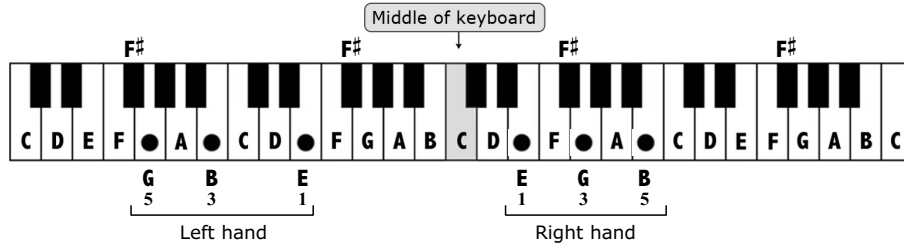

Mad world

Lyricists / Composers : Mark Hudson / Steve Dudas / Ozzy Osbourne / James Vallance
Artist : Gary Jules

Arranger keyboard

Level 1

Made to be Played

GM Standard

Style : *Piano Ballad (Drum / Bass off)*
Right hand : *New Age Pad*
Left hand : *Piano / Strings*

The keyboard notes and finger positions to start playing

♩ = 87

A Introduction Variation 2

Em A Em A

Play with the arranger

B Verses 1/2 Variation 3 (at the repeat)

Em G D

All a - round me are fa - mi - liar fa - ces worn out pla - ces