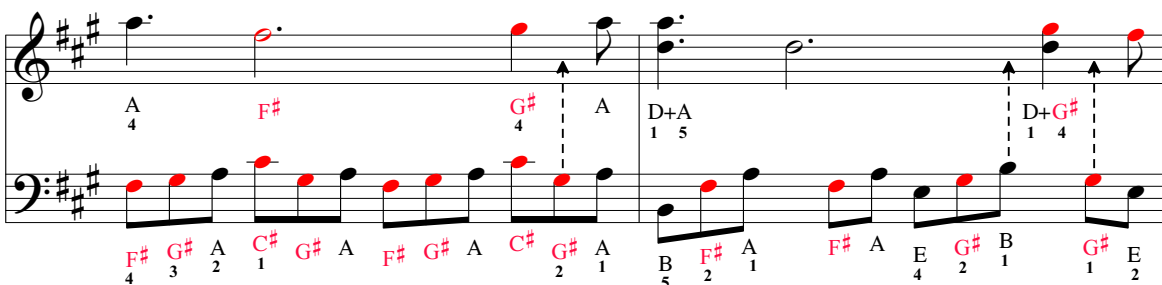

The arrows indicate when to play with the left hand

The red-colored notes are played on the black keyboard keys

The numbers indicate which finger plays the note (1 = thumb)

Note names:

E^b+B^b
5 1

The rests and ties have been purposefully removed to make the score easier to read, to focus only on the notes to be played.

To establish the rhythm, consult your score without "reading aid" or download the score recorded in noviscore.fr for guidance.

♩ = 66

A Introduction

Progressively louder...

Use pedal...

B Theme 1

La partition complète est disponible sur noviscore.fr