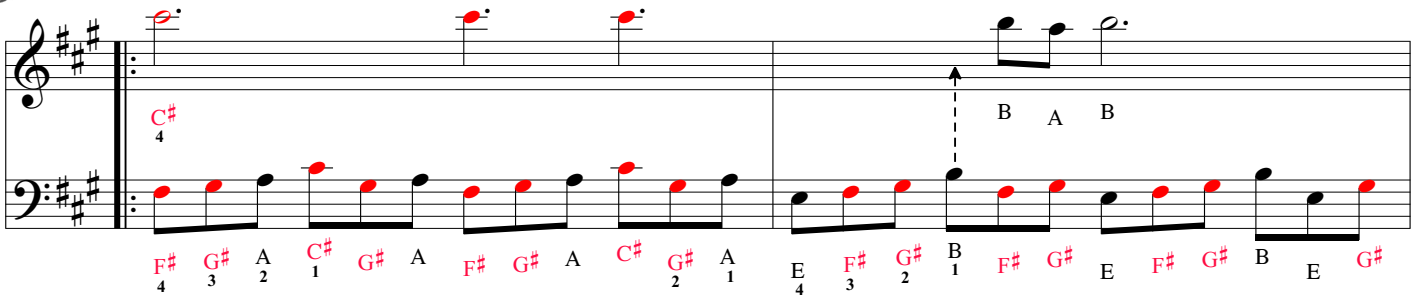

The arrows indicate when to play with the left hand

The red-colored notes are played on the black keyboard keys

The numbers indicate which finger plays the note (1 = thumb)

Note names:

E^b+B^b
5 1

The rests and ties have been purposefully removed to make the score easier to read, to focus only on the notes to be played.

To establish the rhythm, consult your score without "reading aid" or download the score recorded in noviscore.fr for guidance.

♩ = 66

A Introduction

Progressively louder...

Use pedal...

B Theme 1

La partition complète est disponible sur noviscore.fr