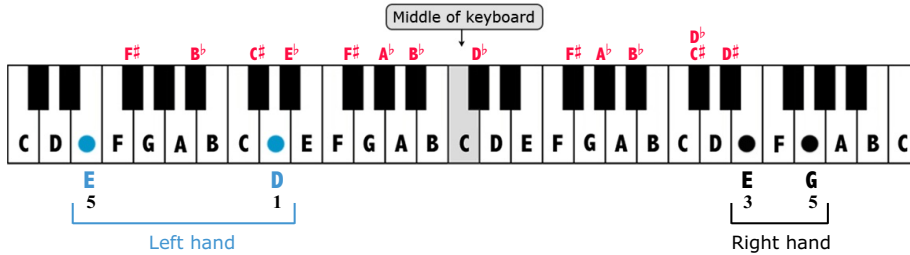

# Misty

Lyricist : Johnny Burke  
Composer : Erroll Garner  
Artist : Ella Fitzgerald

**Solo piano**

Level 1

Made to be Played

## The keyboard notes and finger positions to start playing

The red-colored notes are played on the black keyboard keys

In some difficult parts, **dotted arrows** show what to play with the **left hand** in relation to the right hand.

The **numbers** indicate which finger plays the note (1 = thumb)

### Introduction

The Pause indicates an extended stop

Look at me I'm as

For continuity, you can use the right piano pedal to sustain the sounds...

help - less as a kit - ten up a tree and I feel like I'm clin - gin' to a cloud I