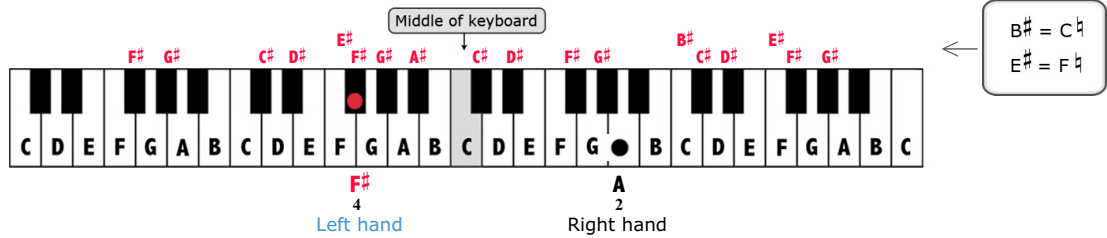

Made to be Played

Chi Mai

Musical score of the movie "Le professionnel"

Composer : Ennio Morricone

Solo piano
Level 1

The keyboard notes and finger positions to start playing

The red-colored notes are played on the black keyboard keys

In some difficult parts, **dotted arrows** show what to play with the **left hand** in relation to the right hand.

The **numbers** indicate which finger plays the note (1 = thumb)

For continuity, you can use the right piano pedal to sustain the sounds...

A Introduction

Play the right hand an octave higher until the end of the part **B** ----->

Progressively louder...

B Theme 1

La partition complète est disponible sur noviscore.fr