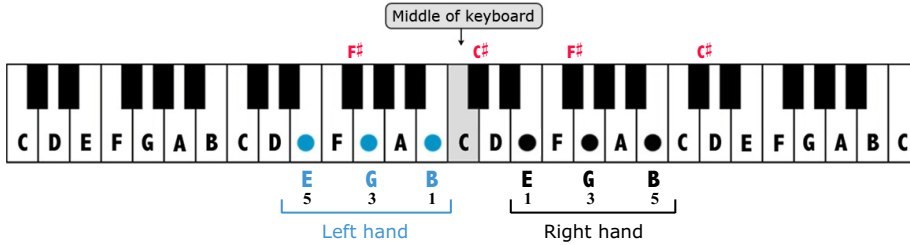

Mad world

Lyricist / Composer : Roland Orzabal

Solo piano
Level 1

Made to be Played

The keyboard notes and finger positions to start playing

The **red-colored** notes are played on the black keyboard keys

In some difficult parts, **dotted arrows** show what to play with the **left hand** in relation to the right hand.

The **numbers** indicate which finger plays the note (1 = thumb)

A Introduction

For continuity, you can use the right piano pedal to sustain the sounds...

B Verses 1 / 2

All a - round me are fa - mi - liar fa - ces worn out pla - ces